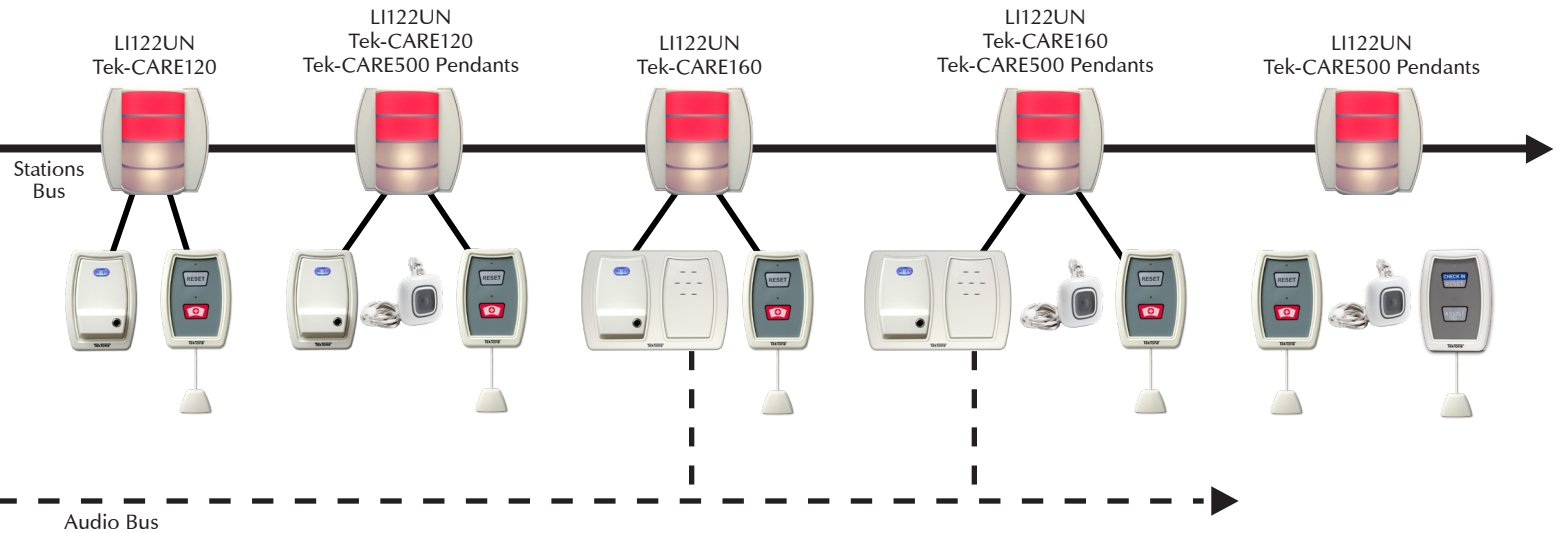

TekTone® Integrated Wired and Wireless Call Systems w/ Domes

IL1091 • Rev. 0 • 02/2022

Tek-CARE120/160
Nurse Call System (Wired)

NC415AV
Master Station

NC120/NC160
Central Equipment (CE) Modules

NC554/8
Network Switch

Tek-CARE500
Wireless Call System

NC511UL
Repeater/Locator

NC511UL
Repeater/Locator

NC510UL
Receiver

SF521UL/SF523UL
Wireless Stations

SF503UL/SF504UL
Pendant Transmitters

Facility
LAN

NC475DESK
Tek-CARE® Appliance Server