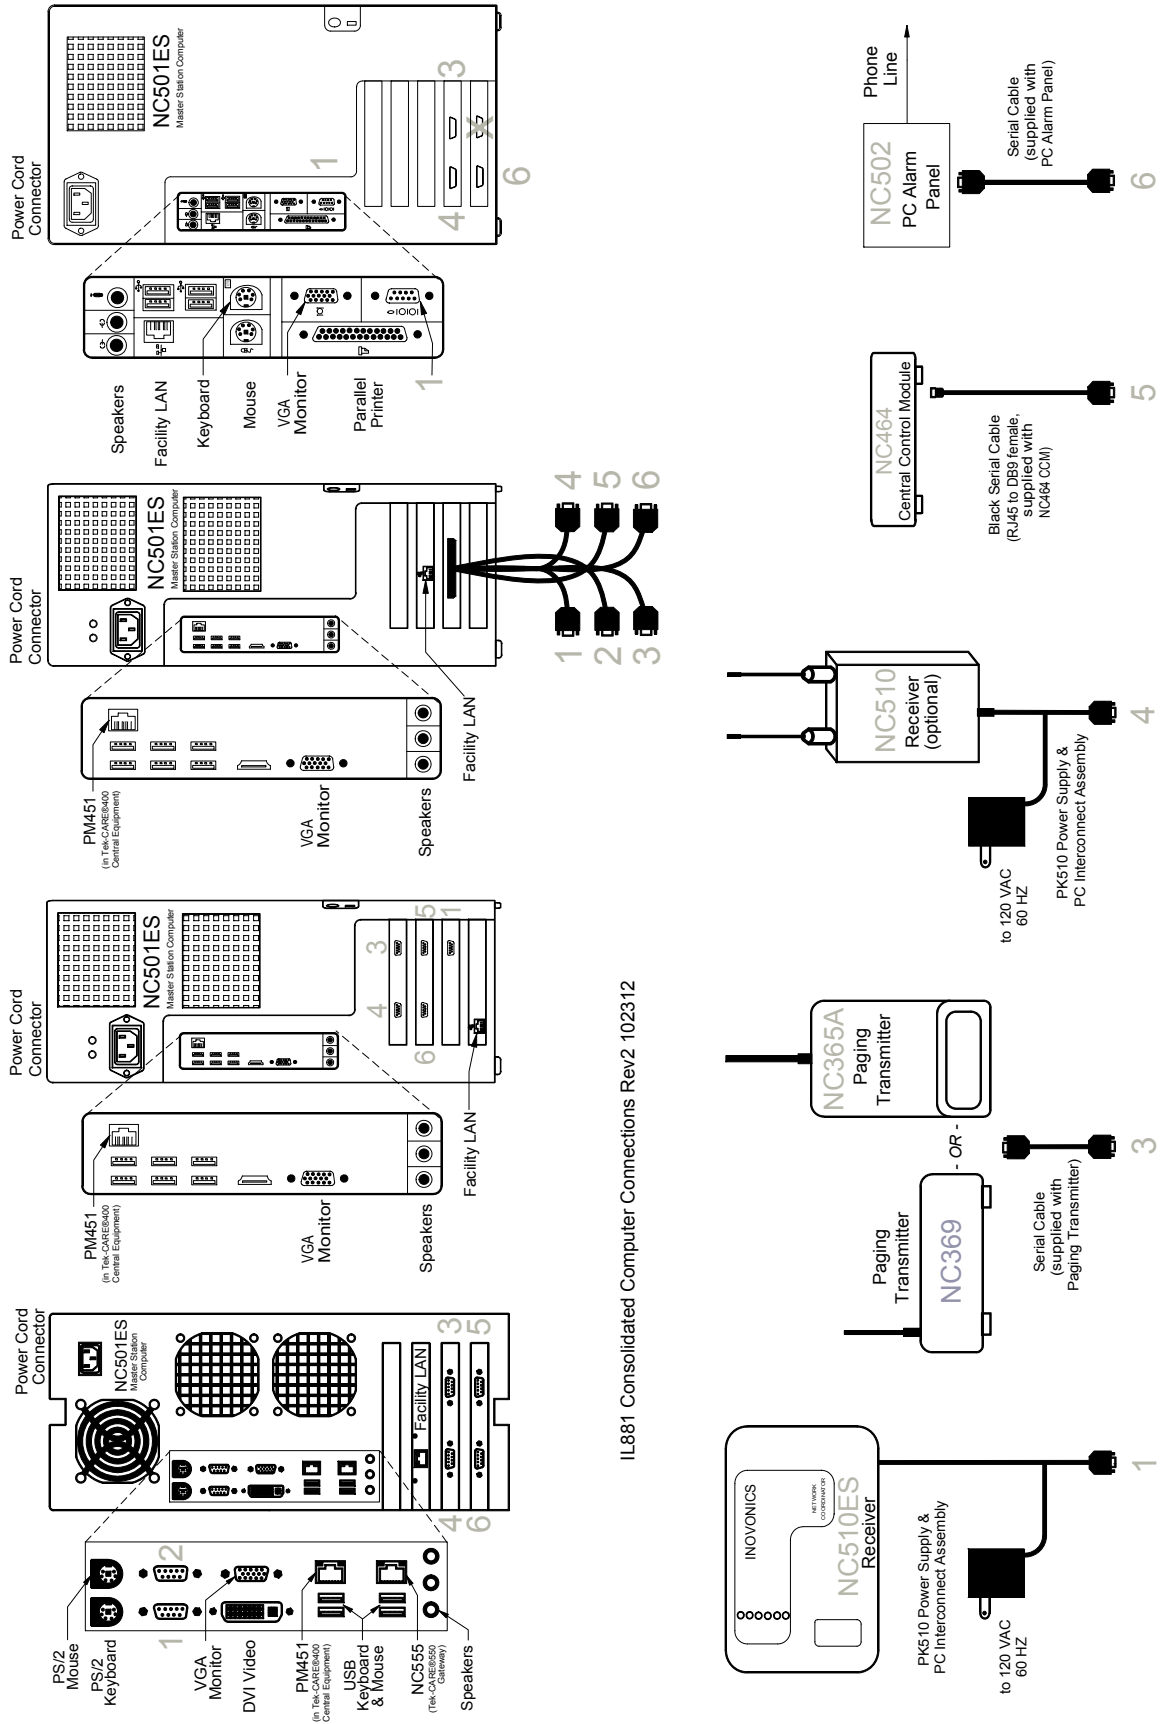

Figure 1—NC501ES Master Station Computer Connections

IL881 Consolidated Computer Connections Rev2 102312

Copyright © TekTone Sound & Signal Mfg., Inc. All Rights Reserved.