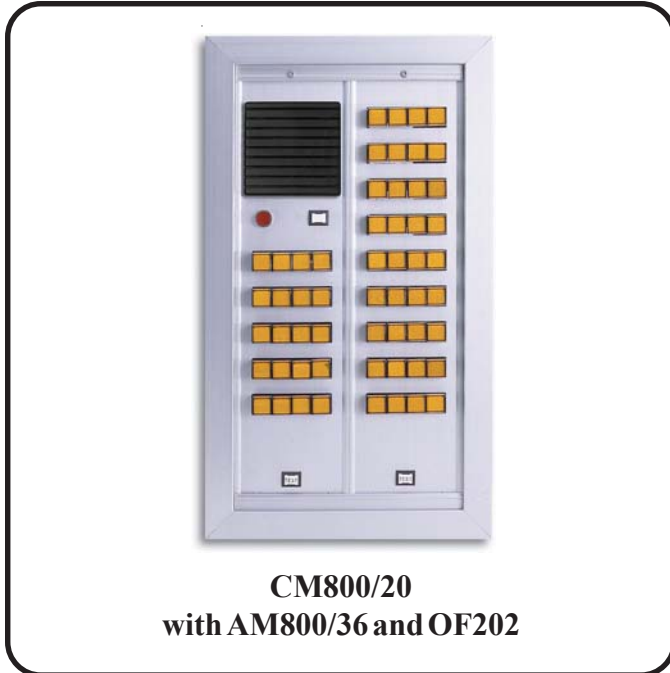

CM800 Series Annunciator Specification Sheet

IL180
Section D
Rev. 14 - 03/2010

FEATURES

The CM800 Series Annunciators are modular panels, permitting use in systems requiring from 16 to 344 annunciator lamps. The CM800 is suitable for use in emergency call, security alarm, services monitoring, and similar applications where visual and audible annunciation is required. (If audible indication is not needed, specify when ordering.) Identification markings are easily applied by dry transfer letter method or label maker.

- Modular design
- Protected markings
- Multiple use
- Up to 4 digits per lamp
- Vertical or horizontal mounting

SPECIFICATIONS

Power Required: 16 to 24 VAC or VDC
 Connections: Screw terminals
 Housings: Flush mounting, OH200
 Surface mounting, OH300
 Lamps available only in multiples of four.

REQUIRED COMPONENTS

CM800 series	Tone Speaker Panel
AM800 series	Light Add-On Panel
PK2019	Annunciator Control Unit
SS Series	Transformer

ARCHITECTS' AND ENGINEERS' SPECIFICATION

The annunciator panel shall be TekTone® CM800 Series or approved equal. It shall be of extruded aluminum construction and contain a tone speaker panel with tone-off indicator light and button. The CM800 shall have a removable lens for lamp replacement access and to protect lamp identification markings. Screw terminals shall be provided for lamp wiring hookup.